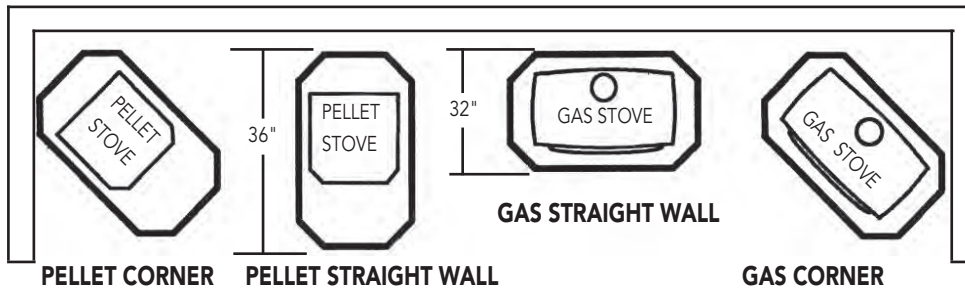

A.J. HEARTH STOVE BOARDS

AJ-ARS Arcadia Shores (two variations per set)

AJ HEATH
Arcadia Shores Hearth

AJ-BRN Brownstone

AJ-TBG Tosca Beige

UNI-PAD is a high-quality, attractive hearth pad. The cut corner design can be used for many installations. It is sized for gas and pellet stoves. The frame is medium finish oak. Tiles used for it are 1/4" thick and neatly cemented in place with a matching grout. There is an optional wood riser that is 3.5" high and is finished in medium oak.