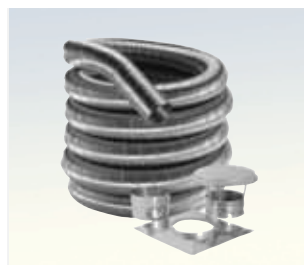

VENTINOX - 3126 TI (TITANIUM) STAINLESS,

.006 thick fully welded, all fuel, 6" Diameter

Part #	Old	Description	Retail
6VFT-25BL	6VFT-25B	6" x 25' Ventinox VFT Boxed Liner	$635.99
6VFT-35BL	6VFT-35B	6" x 35' Ventinox VFT Boxed Liner	$890.40
6VFT-C	6CP-316	6" Ventinox VFT Coupler	$69.30
6VFT-S	sSL-316	6" Ventinox VFT	$38.77
6VFT-TRS	6TE-316	6" Ventinox VFT Tee w/ Removable Snout	$102.74
6VFT-TCV	6TC-316	6" Ventinox VFT Tee Cover	$38.98
6VFT-RCSC	6RC 6"	Ventinox Rain Cap w/ Storm Collar	$72.23
6VFT-TP	6TKP	6" Ventinox Top Cover Plate	$47.07
6VFT-IC	6IC	6" Ventinox Installation Cone	$119.49

ALUMINUM

Liner Only

3DFA-35	DuraFlex AL Length - 3" x 35'	$145.88
3DFA-50	DuraFlex AL Length - 3" x 50'	$221.87
4DFA-50	DuraFlex AL Length - 4" x 50'	$293.31

Aluminum Accessories

3DFA-FC	3" DuraFlex Al Coupling	$9.24
4DFA-FC	4" DuraFlex AL Coupling	$10.11
3DFS-FP	DuraFlex Puller	$25.41

Aluminum "B" Vent Kits (includes: DuraFlex AL Length, DuraFlex AL Cap, DuraFlex Top Plate, and DuraFlex Mortar Sleeve)

4DFA-25K	DuraFlex AL Kit - 4" x 25'	$199.07
4DFA-35K	DuraFlex AL Kit - 4" x 35'	$243.15

Simpson Duraflex

316 Basic Kit