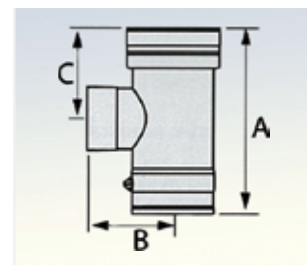

Simpson Duraflex

4VFT3S-316

4" Dia. x 3" Outlet, Tee